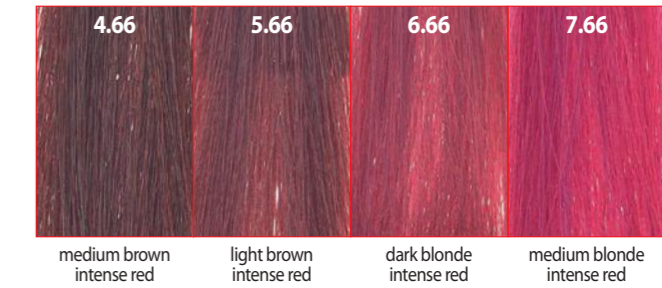

NATURAL

MAHOGANY

RED

ASH

VIOLET

BRUNETTE COOL

BRUNETTE WARM

GOLD