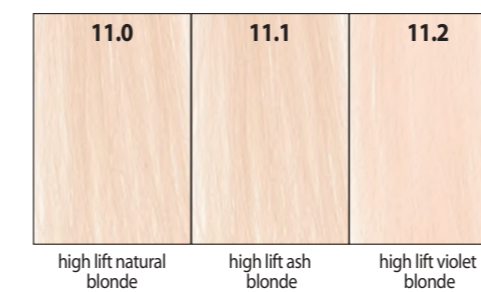

NATURAL

MAHOGANY

RED

ASH

VIOLET

BRUNETTE COOL

BRUNETTE WARM

GOLD

COPPER

HIGH LIFT

INTENSIFIER