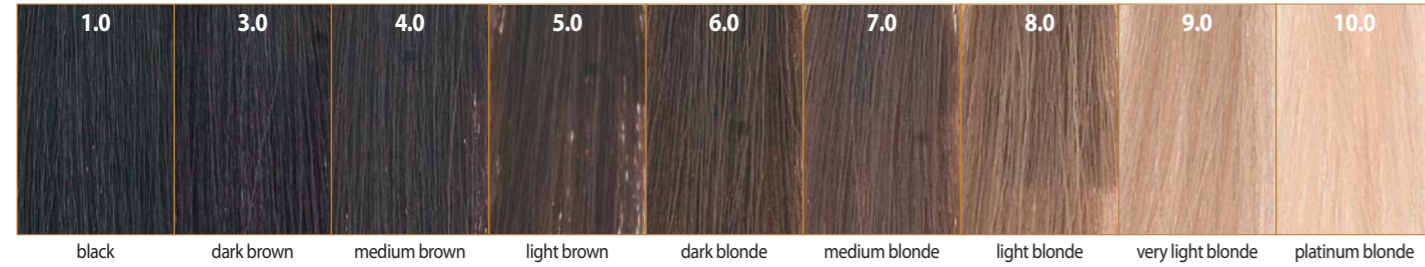

NATURAL

MAHOGANY

RED

ASH

VIOLET

BRUNETTE COOL

BRUNETTE WARM

GOLD